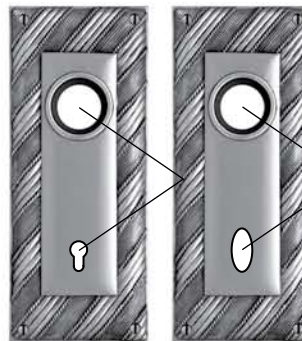

The Spacing is
2 7/8" Center to Center

Privacy Trim Set **9331/621** + Finish
Trim w/ S Plate **9331/623** + Finish + Hand
Trim/Mortise/S Plate **9331/624** + Finish + Hand