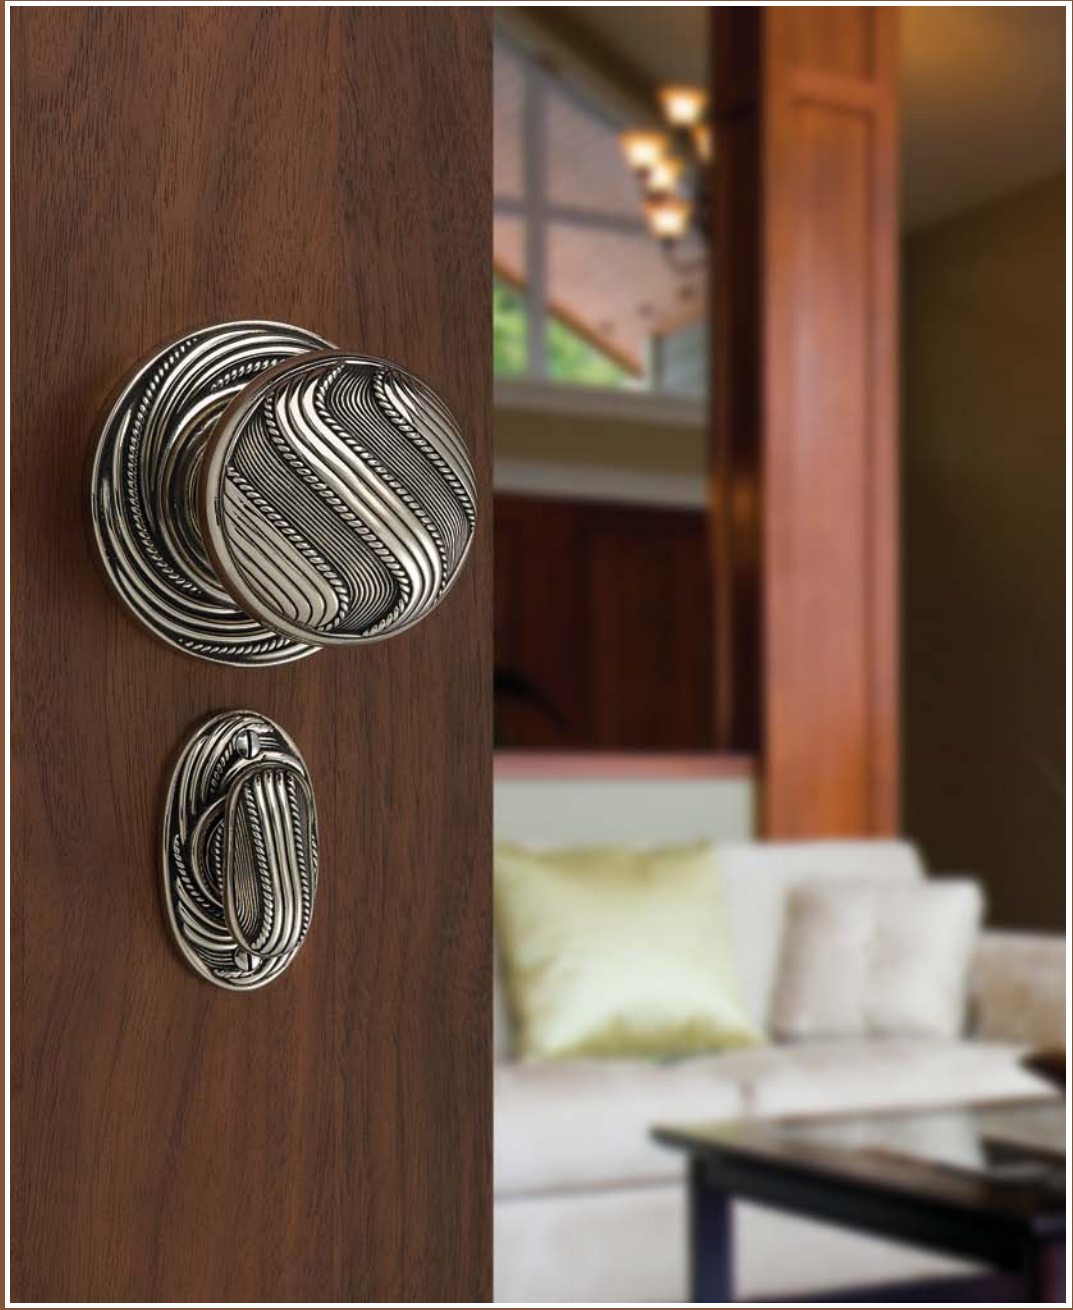

WALDORF COLLECTION

Style **9278**
L = 4 15/16"
OP = 1 3/4"

Shown in Polished White Bronze (PW)
Near Actual Size

Passage Set
7.25mm on the Diamond
9278/77 + Finish

Left Hand Exterior

Multi Point Set
8mm on the Square
9278/28 + Finish