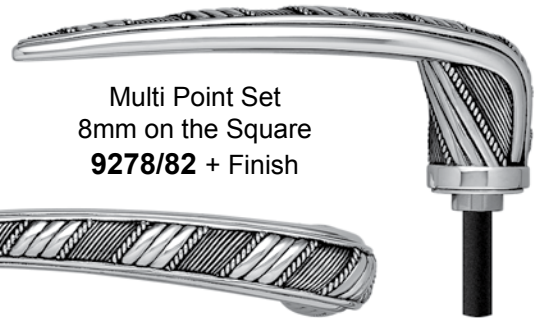

WALDORF COLLECTION

Style **9278**
L = 4 15/16"
OP = 1 3/4"

Shown in Polished White Bronze (PW)
Near Actual Size

Passage Set
7.25mm on the Diamond
9278/77 + Finish

Left Hand Exterior

Multi Point Set
8mm on the Square
9278/28 + Finish

Right Hand Interior

Single Left Hand Passage
9278/71 + Finish

Right Hand Exterior

Multi Point Set
8mm on the Square
9278/82 + Finish

Single Right Hand Passage
9278/17 + Finish

Left Hand Interior

Style **9095**
Dia = 2 11/16"
OP = 2 1/4"

Entry - Exterior Single
with attached 8mm Spindle
9095/28 + Finish

Passage Single
7.25mm on the Diamond
9095/17 + Finish

PRODUCTS AT OR NEAR ACTUAL SIZE

Style **8858**
Dia = 2 3/16"
OP = 1 15/16"
IP = 7/8"

The Spacing is
2 7/8" Center to Center
or as Specified

Style **9060/91** + Finish
1 5/16" X 5/8"
OP = 3/4"
Polished Bronze (**PB**)
Near Actual Size

Additional T Turns Styles Available

Style **9256**
11 1/8" X 2 3/4"
Shown in Polished White Bronze (**PW**)
Width Near Actual Size
A Section of the Piece is Excluded to Show the Bottom