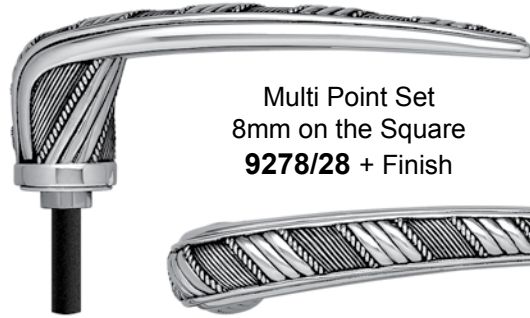

WALDORF COLLECTION

Style **9278**
L = 4 15/16"
OP = 1 3/4"

Shown in Polished White Bronze (PW)
Near Actual Size

Passage Set
7.25mm on the Diamond
9278/77 + Finish

Left Hand Exterior

Multi Point Set
8mm on the Square
9278/28 + Finish

Right Hand Interior

Single Left Hand Passage
9278/71 + Finish

Right Hand Exterior

Multi Point Set
8mm on the Square
9278/82 + Finish

Single Right Hand Passage
9278/17 + Finish

Left Hand Interior

Style **9095**
Dia = 2 11/16"
OP = 2 1/4"

Entry - Exterior Single
with attached 8mm Spindle
9095/28 + Finish

Passage Single
7.25mm on the Diamond
9095/17 + Finish

PRODUCTS AT OR NEAR ACTUAL SIZE

Style **8858**
Dia = 2 3/16"
OP = 1 15/16"
IP = 7/8"

The Spacing is
2 7/8" Center to Center
or as Specified

Style **9060/91** + Finish
1 5/16" X 5/8"
OP = 3/4"
Polished Bronze (**PB**)
Near Actual Size

Additional T Turns Styles Available

Style **9256**
11 1/8" X 2 3/4"
Shown in Polished White Bronze (**PW**)
Width Near Actual Size
A Section of the Piece is Excluded to Show the Bottom