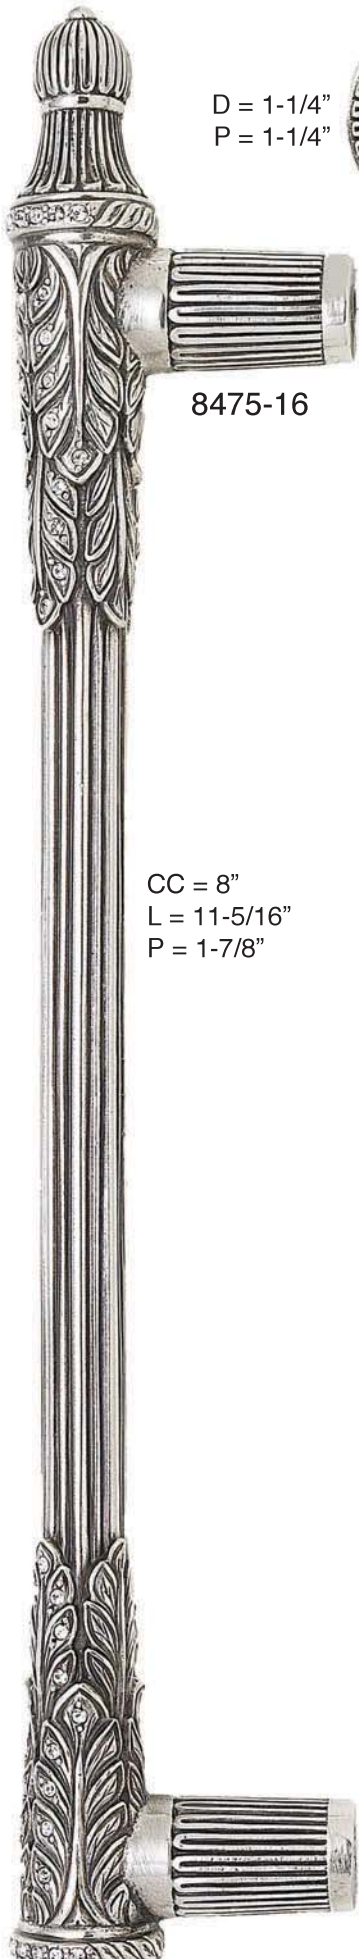

8475-FG

D = 1-1/4"  
P = 1-1/4"

8475-16

CC = 8"  
L = 11-5/16"  
P = 1-7/8"

8529-16

7722-9

D = 1-5/8"  
P = 1-3/8"

7722-16

7716-9

7716-9

CC = 5"  
L = 7-3/8"  
P = 1-1/2"

8477-AN

8477-9

CC = 3-1/2"  
L = 6-1/16"  
P = 1-3/8"

CRYSTALIZED WITH SWAROVSKI®

PRODUCTS AT OR NEAR ACTUAL SIZE

COPYRIGHT © 2010 EDGAR, INC. ALL RIGHTS RESERVED.

8536-9

8536-9

CC = 16"  
L = 20-7/8"  
P = 2-1/2"

Also Available

8882 CC = 10"  
L = 14"

8932 CC = 16"  
Back to Back

8933 CC = 10"  
Back to Back