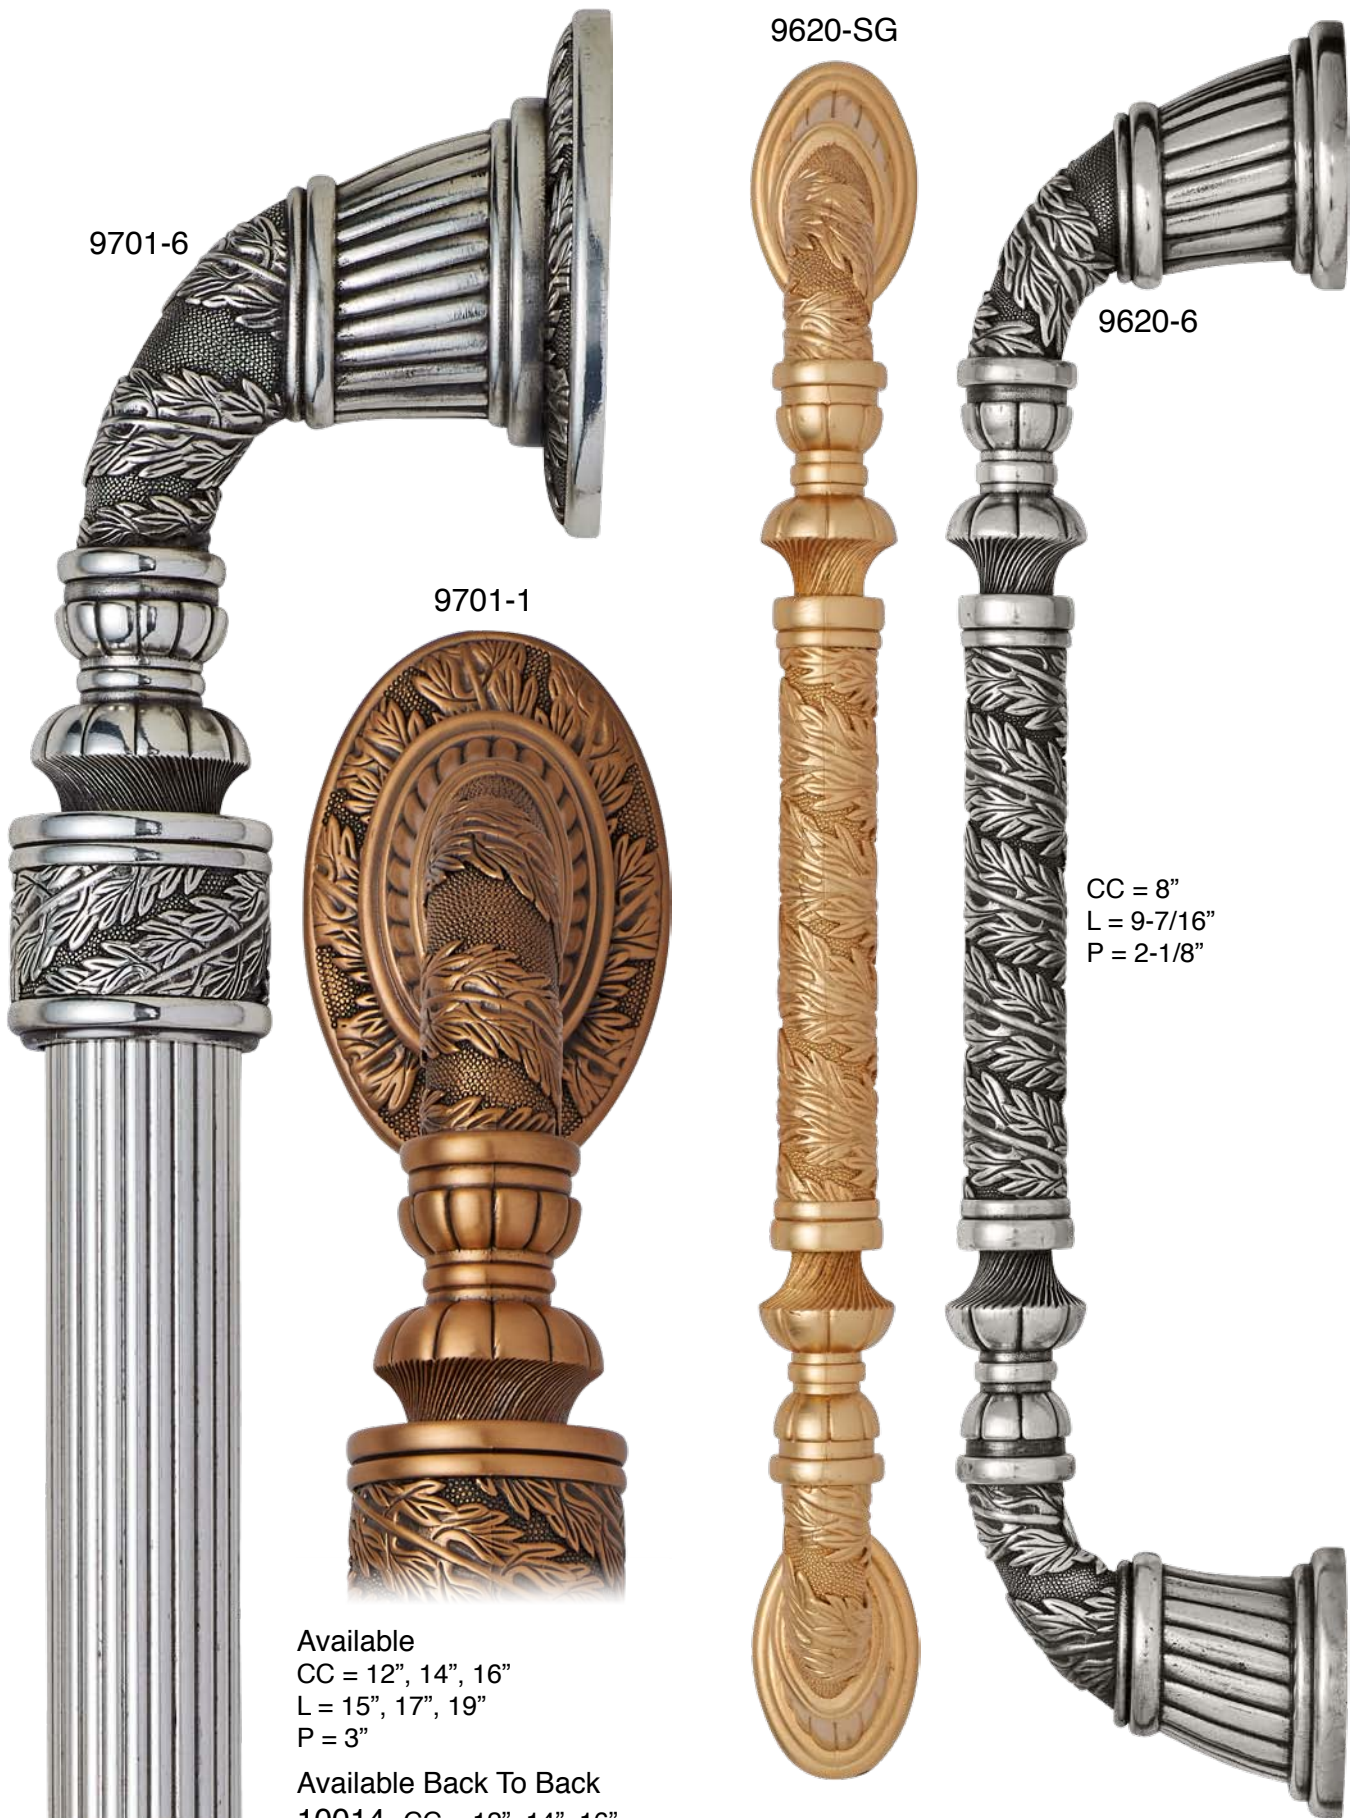

9645-FG

9645-6

D = 1-5/16" P = 1-1/4"

9641-1

9641-MS

D = 1-7/8" P = 1-5/16"

9595-1

9595-AN

CC = 5"
L = 6"
P = 1-5/16"

9701-6

9620-SG

9620-6

9701-1

CC = 8"
L = 9-7/16"
P = 2-1/8"

Available
CC = 12", 14", 16"
L = 15", 17", 19"
P = 3"

Available Back To Back
10014 CC = 12", 14", 16"