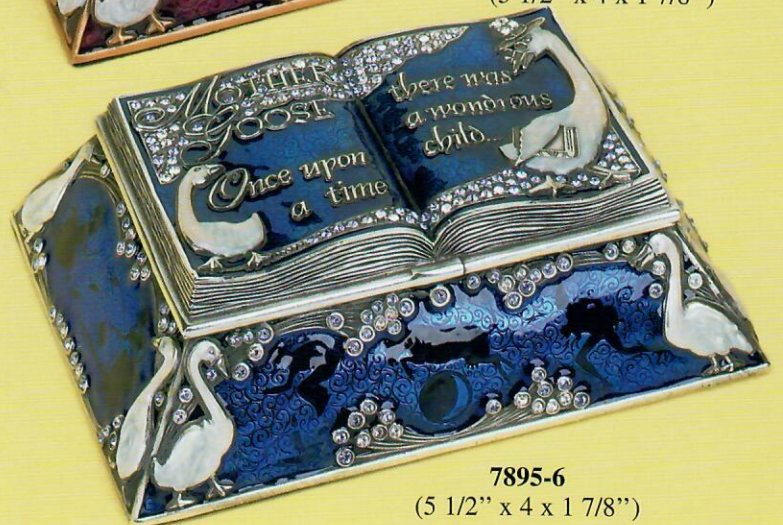

**EDGAR
BEREBI**

The Masterwork Atelier

7857-7 (7" x 5") 2 way

7863-6
(6" x 4")

7863-7
(6" x 4")

7888-5 (7" x 5")

7821-1
(4" x 3")

7763-1
(6" x 4")

7896-86
(5" x 3 1/2")

7879-2
(4 1/2" Square)

7841-1 (6" x 4")

7866-3
(2 3/4" x 2 1/4 x 2 1/2")

7886-1
(3" x 1 1/2 x 1 1/2")

7714-6
(4 1/4" x 2 1/2" Round)

7882-1
(3 3/4" x 3 x 2 1/4")

7855-3
(2 1/2" x 2 1/2 x 1 1/2")

7856-2
(7" x 2 3/4 x 3/4")

7891-1
(5 1/2" x 3 3/4 x 3 1/4")

7895-8
(5 1/2" x 4 x 1 7/8")

7895-6
(5 1/2" x 4 x 1 7/8")

* Bowls Sold Separately

7860-1*
(With a White
Wine Bowl)

7871-7
(13" x 6 1/2")

7809-7
(13" x 8 1/2" x 1 1/2")