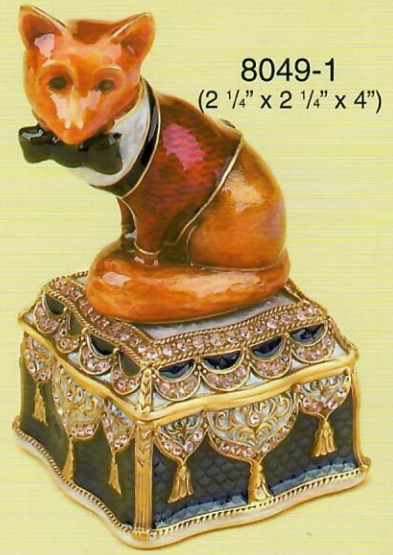

**EDGAR
BEREBI**
The Masterwork Atelier

2 WAY FRAME

8077-2 (6 x 4)

8025-2 (6 x 4)

8077-6 (6 x 4)

8025-6 (6 x 4)

8064-2 (5 x 7)

8061-2 (4" SQ)

8057-6 (4 x 3)

8073-3 (5 x 3 1/2)

8074-2 (6 x 4)

8044-1 (4" Round)

*Bowls Sold Separately

7834-4
with a Red Wine Bowl

7507-2
with a Red Wine Bowl

8065-56
with a Flute Bowl

8065-5
with a White Wine Bowl

7331-5
with an Aperitif Bowl

7332-1
with a Flute Bowl

7326-1
with a Water Bowl

7860-56
with a Flute Bowl

7860-2
with a White Wine Bowl

8050-1
(2 1/4" x 2 1/4" x 4 1/4")

7698-2
(3" x 2 3/8" x 1")

8049-1
(2 1/4" x 2 1/4" x 4")

8051-1
(2 1/4" x 2 1/4" x 3 1/2")

8056-1
(4 1/2" x 2 1/2" x 3")

7917-1
(3 1/8" x 3" x 2")

8026-6
(6 1/2" x 4 1/4" x 2")

8026-1
(6 1/2" x 4 1/4" x 2")

8072-2
(8 1/4" x 3" x 1")

8082-7
(12" x 2 1/8" x 3/4")